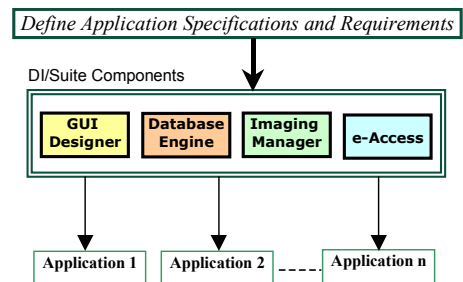

- Incident Management & Integration with Existing Policies
- Site Survey, Policy Development & Implementation
- Risk Analysis (threats, vulnerabilities, risks)
- Secure Migration & Storage

Enterprise Security & Managed Access

- Access Control
- Perimeter Security
- Digital Video Recording
- Network Video Systems
- Mobile and Wireless Video Surveillance
- Integration with Physical Access Management
- Network Security

Data Integration Suite

The need for managed access to business information and integration of the various database systems within organizations is increasing and continuously changing.

Data Integration Suite enables organizations to rapidly deploy data management and integration solutions. DI/Suite can create a single source of information for tailoring product and service offerings to meet the unique needs of each business. DI/Suite a fully integrated solution provides advanced queries, reporting, data access and management functions, enabling users to efficiently access, integrate, analyze and manage data.

- Centralized Data Collection
- Personnel Information Tracking
- Human Resources Repository
- Visitor Registration and Tracking
- Integration of Business and/or Security Information Systems
- Key Control
- Incident Management
- Security Information Management
- Security Verification
- Identification Management Systems

Contact Information:
GetData Technologies, LLC.
1255 Lynnfield Road Suite 226
Memphis, TN 38119
Tel: 901.259.7093 . Fax: 901.259.7094
www.get-data.com