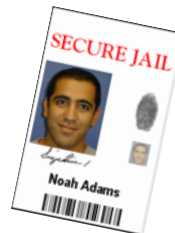

Wristband Systems

One-step printing of standard ID information and Photos with Barcodes or RFID Encoding with inmate data. Data is detected through both portal readers and scanners, facilitating contact-free identification and tracking, while helping to prevent erroneous releases.

In addition, the Wristband System can be used to update and store inmate information, streamline account data, and debit inmates' commissary accounts each time a purchase is made.

InmateTrack

InmateTrack is an Inmate Management System, allowing law enforcement agencies to efficiently capture, store and manage digital images, demographic, arrest and charges data and identify and verify inmates for arrest and release.